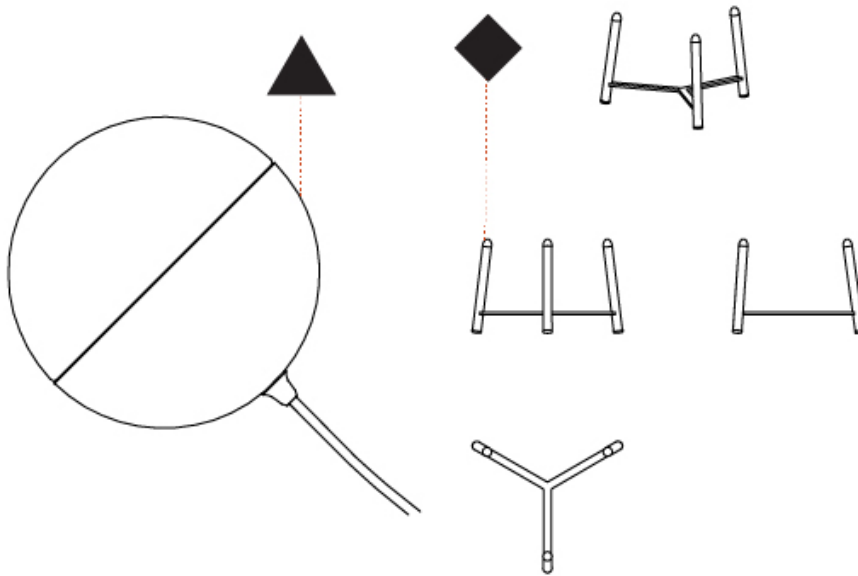

HALF 1 PORTABLE

D94028-

PROJECT _____

TYPE _____

SPECIFIER _____

QUANTITY _____

DATE _____