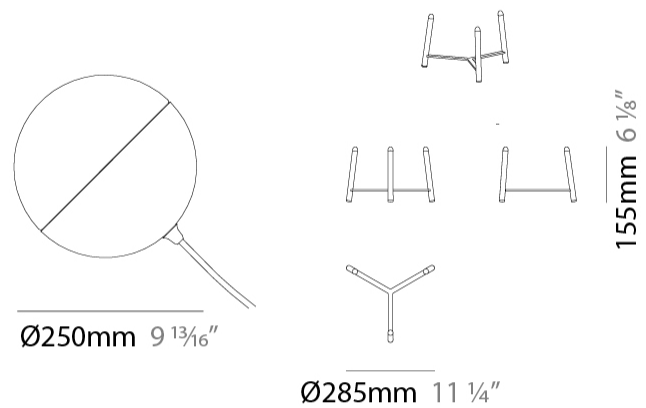

HALF 1 PORTABLE

D94028- _____
base number   Finish Options   Finish Options

1. To build a product code in our configurator select the specify button on the base model # product page
2. To build a manual product code on this datasheet choose from the options listed below in blue font and add the suffix to the base model #

GENERAL

Series: Half
Subseries: Half 1
Brand: Milan
Division: Design
Mounting Type: Portable
Mounting Location: Table
Subcategory: Ambient

PHYSICAL

Shape: Sphere
Diameter (mm): 250
Diameter (in): 9 ¹³/₁₆
Length (mm): 285
Length (in): 11 ¹/₄
Width (mm): 285
Width (in): 11 ¹/₄
Height (mm): 405
Height (in): 15 ⁹/₁₆
Light Distribution: Omnidirectional
Diffuser: Satin Opal Acid-Etched Blown Glass
Fixture Finish: [MBK / MNK](#)
Holder Finish: [MBK / MNK](#)
Fixture Material: Stamped Steel
Cable Details: 3000mm Black Electrical Wire

ELECTRICAL

Number of Lamps: 1
Lamp Type: LED Retrofit
Lamp Shape: A19
Bulb Included: Bulb Not Included
Max. Wattage Per Lamp (W): 9
Lamp Base: E26
Input Voltage (V): 120
Upon Request: 277Vac / GU24

LED

OPTICAL

RATINGS AND CERTIFICATIONS

Certified By: Certified for North American Standards
IP rating: IP20