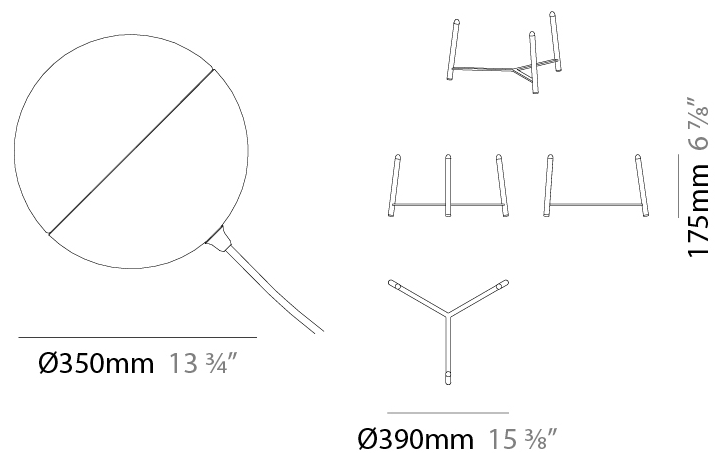

PROJECT	
TYPE	
SPECIFIER	
QUANTITY	
DATE	

HALF 1 PORTABLE

D94032- -
base number   Finish Options   Finish Options

1. To build a product code in our configurator select the specify button on the base model # product page
2. To build a manual product code on this datasheet choose from the options listed below in blue font and add the suffix to the base model #

GENERAL

Series: Half
Subseries: Half 1
Brand: Milan
Division: Design
Mounting Type: Portable
Mounting Location: Table
Subcategory: Ambient

PHYSICAL

Shape: Sphere
Diameter (mm): 350
Diameter (in): 13 5/8
Length (mm): 390
Length (in): 15 3/8
Width (mm): 390
Width (in): 15 3/8
Height (mm): 525
Height (in): 20 11/16
Light Distribution: Omnidirectional
Diffuser: Satin Opal Acid-Etched Blown Glass
Fixture Finish: MBK / MNK
Holder Finish: MBK / MNK
Fixture Material: Stamped Steel
Cable Details: 3000mm Black Electrical Wire

ELECTRICAL

Number of Lamps: 1
Lamp Type: LED Retrofit
Lamp Shape: A19
Bulb Included: Bulb Not Included
Max. Wattage Per Lamp (W): 12
Lamp Base: E26
Input Voltage (V): 120
Upon Request: 277Vac / GU24

LED

OPTICAL

RATINGS AND CERTIFICATIONS

Certified By: Certified for North American Standards
IP rating: IP20